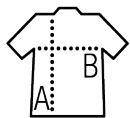

page 45

Quality

JERSEY 150
100% semi-combed Ringspun cotton
Reinforcing tape on neck
Elastane rib collar

Style

Raglan sleeves
Tubular

Available sizes

Sizes	S	M	L	XL	XXL	3XL
A/B	64/47	67/50	70/53	73/56	76/59	79/62

Available colours

Packaging

Carton size : 54 x 36 x 32 cm

Weight per carton : 0.00 kg

Related products

SOL'S MILKY
11195