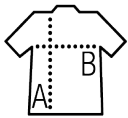

Quality

BRUSHED FLEECE 280
50% Ringspun cotton - 50% polyester
Elastane rib hem and cuffs
Reinforcing tape on neck

Style

Set in sleeves
Lined and contrasted neck
Cut and sewn

Available sizes

Sizes	S	M	L	XL	XXL	3XL
A/B	69/51	71/54	73/57	75/60	77/63	79/66

Available colours

Royal blue

Black

French navy

Chocolate

Packaging

Carton size : 56 x 34 x 44 cm

Weight per carton : 0.00 kg